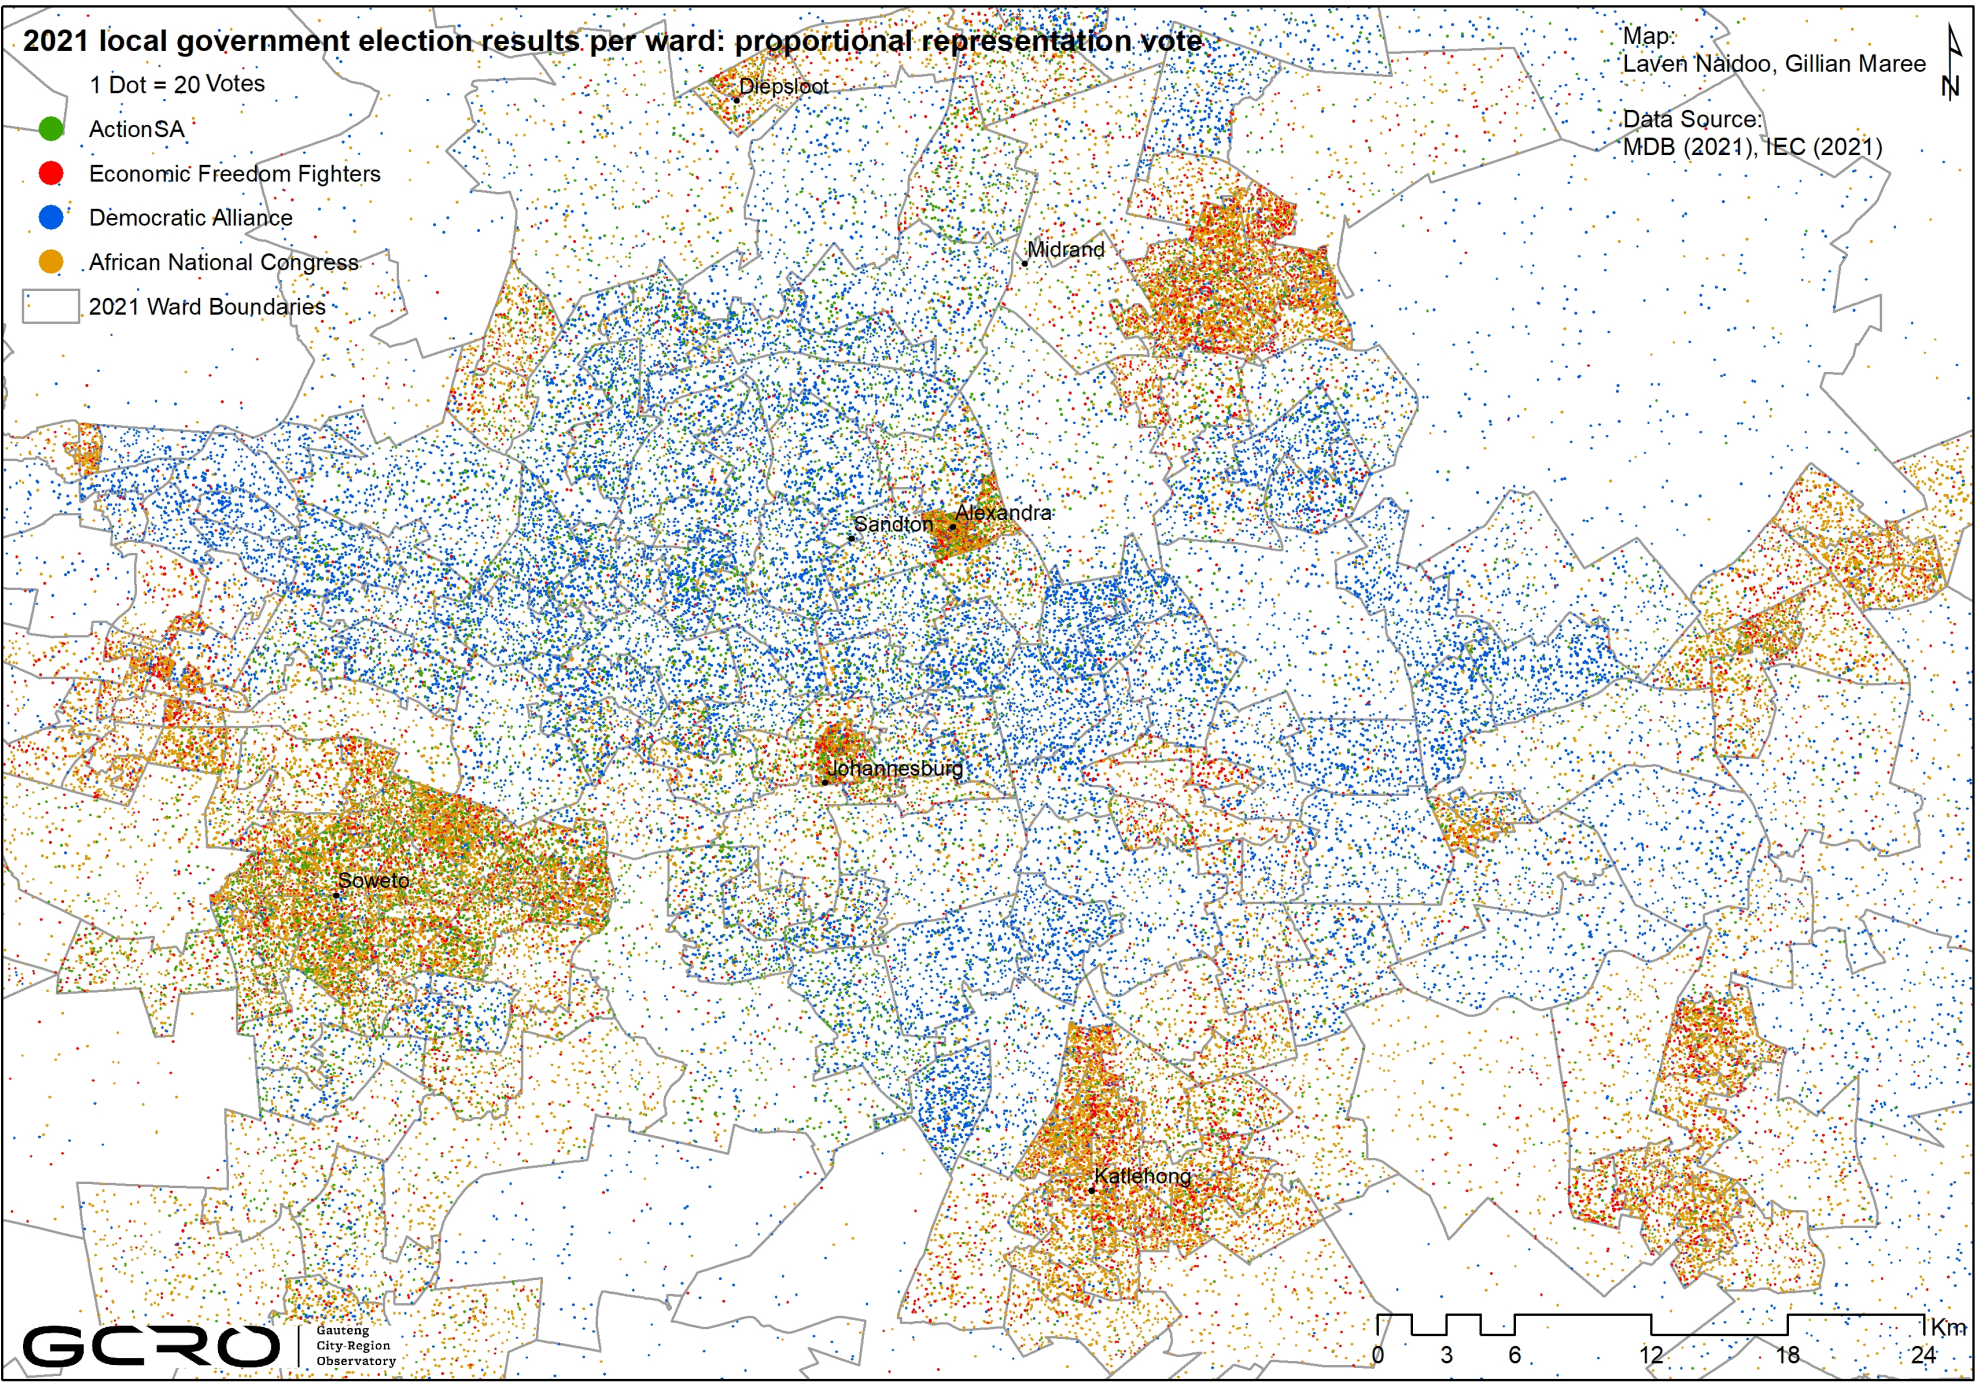

Map:
Laven Naidoo, Gillian Maree

Data Source:
MDB (2021), IEC (2021)

2016 local government election results per ward: proportional representation vote

1 Dot = 20 Votes

- Economic Freedom Fighters
- Democratic Alliance
- African National Congress
- 2016 Ward Boundaries

Map:
Láven Naidoo, Gillian Maree

Data Source:
MDB (2016), IEC (2016)

2021 local government election results per ward: proportional representation vote

Map:
Laven Naidoo, Gillian Maree

Data Source:
MDB (2021), IEC (2021)

- 1 Dot = 20 Votes
- ActionSA
- Economic Freedom Fighters
- Democratic Alliance
- African National Congress
- 2021 Ward Boundaries

2021 local government election results per ward: proportional representation vote

1 Dot = 20 Votes

ActionSA

2021 Ward Boundaries

Map:
Laven Naidoo, Gillian Maree

Data Source:
MDB (2021), IEC (2021)

GCRO

Gauteng
City Region
Observatory

0 3 6 12 18 24 Km