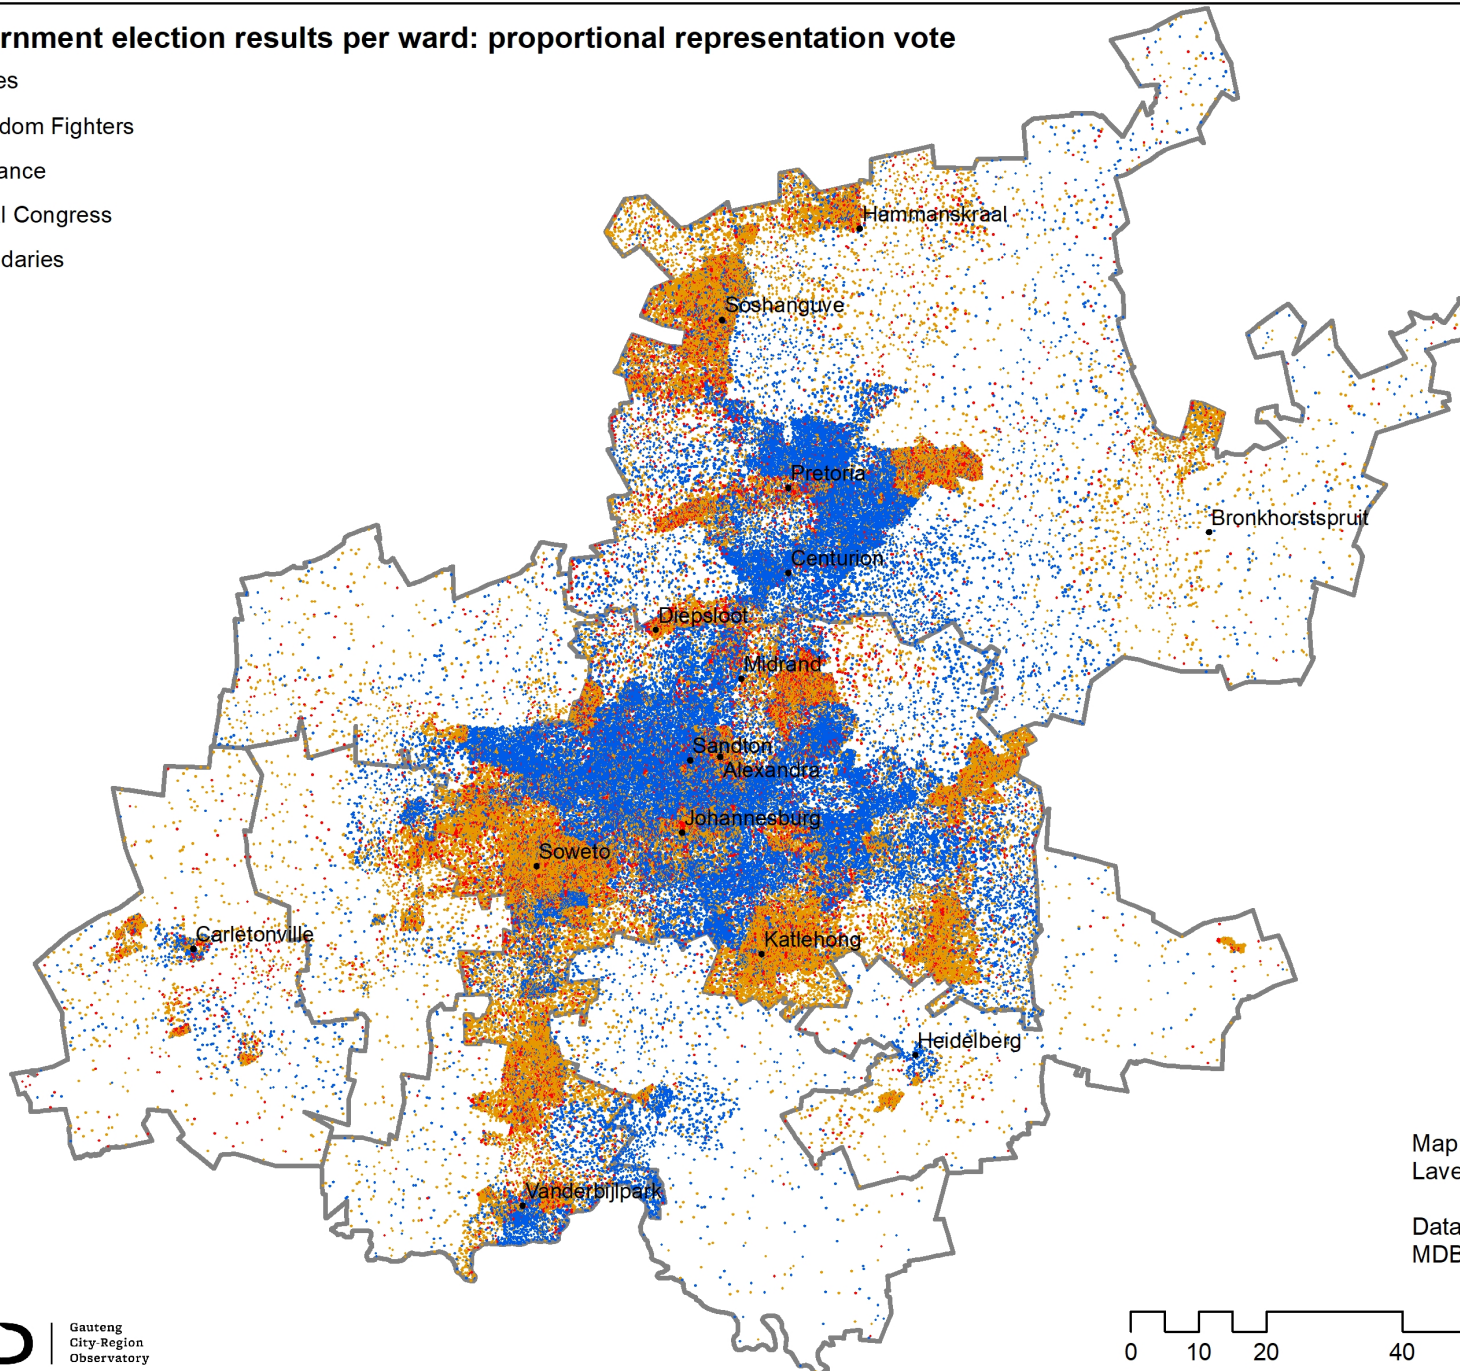

2016 local government election results per ward: proportional representation vote

12

1 Dot = 20 Votes

- Economic Freedom Fighters
- Democratic Alliance
- African National Congress
- Municipal Boundaries

Map:
Laven Naidoo, Gillian Maree

Data Source:
MDB (2016), IEC (2016)

2021 local government election results per ward: proportional representation vote

1 Dot = 20 Votes

- ActionSA
- Economic Freedom Fighters
- Democratic Alliance
- African National Congress
- Municipal Boundaries

Map:
Laven Naidoo, Gillian Maree

Data Source:
MDB (2021), IEC (2021)

2016 local government election results per ward: proportional representation vote

1 Dot = 20 Votes

- Economic Freedom Fighters
- Democratic Alliance
- African National Congress
- 2016 Ward Boundaries

- 1 Dot = 20 Votes
- ActionSA
- Economic Freedom Fighters
- Democratic Alliance
- African National Congress
- 2021 Ward Boundaries

2021 local government election results per ward: proportional representation vote