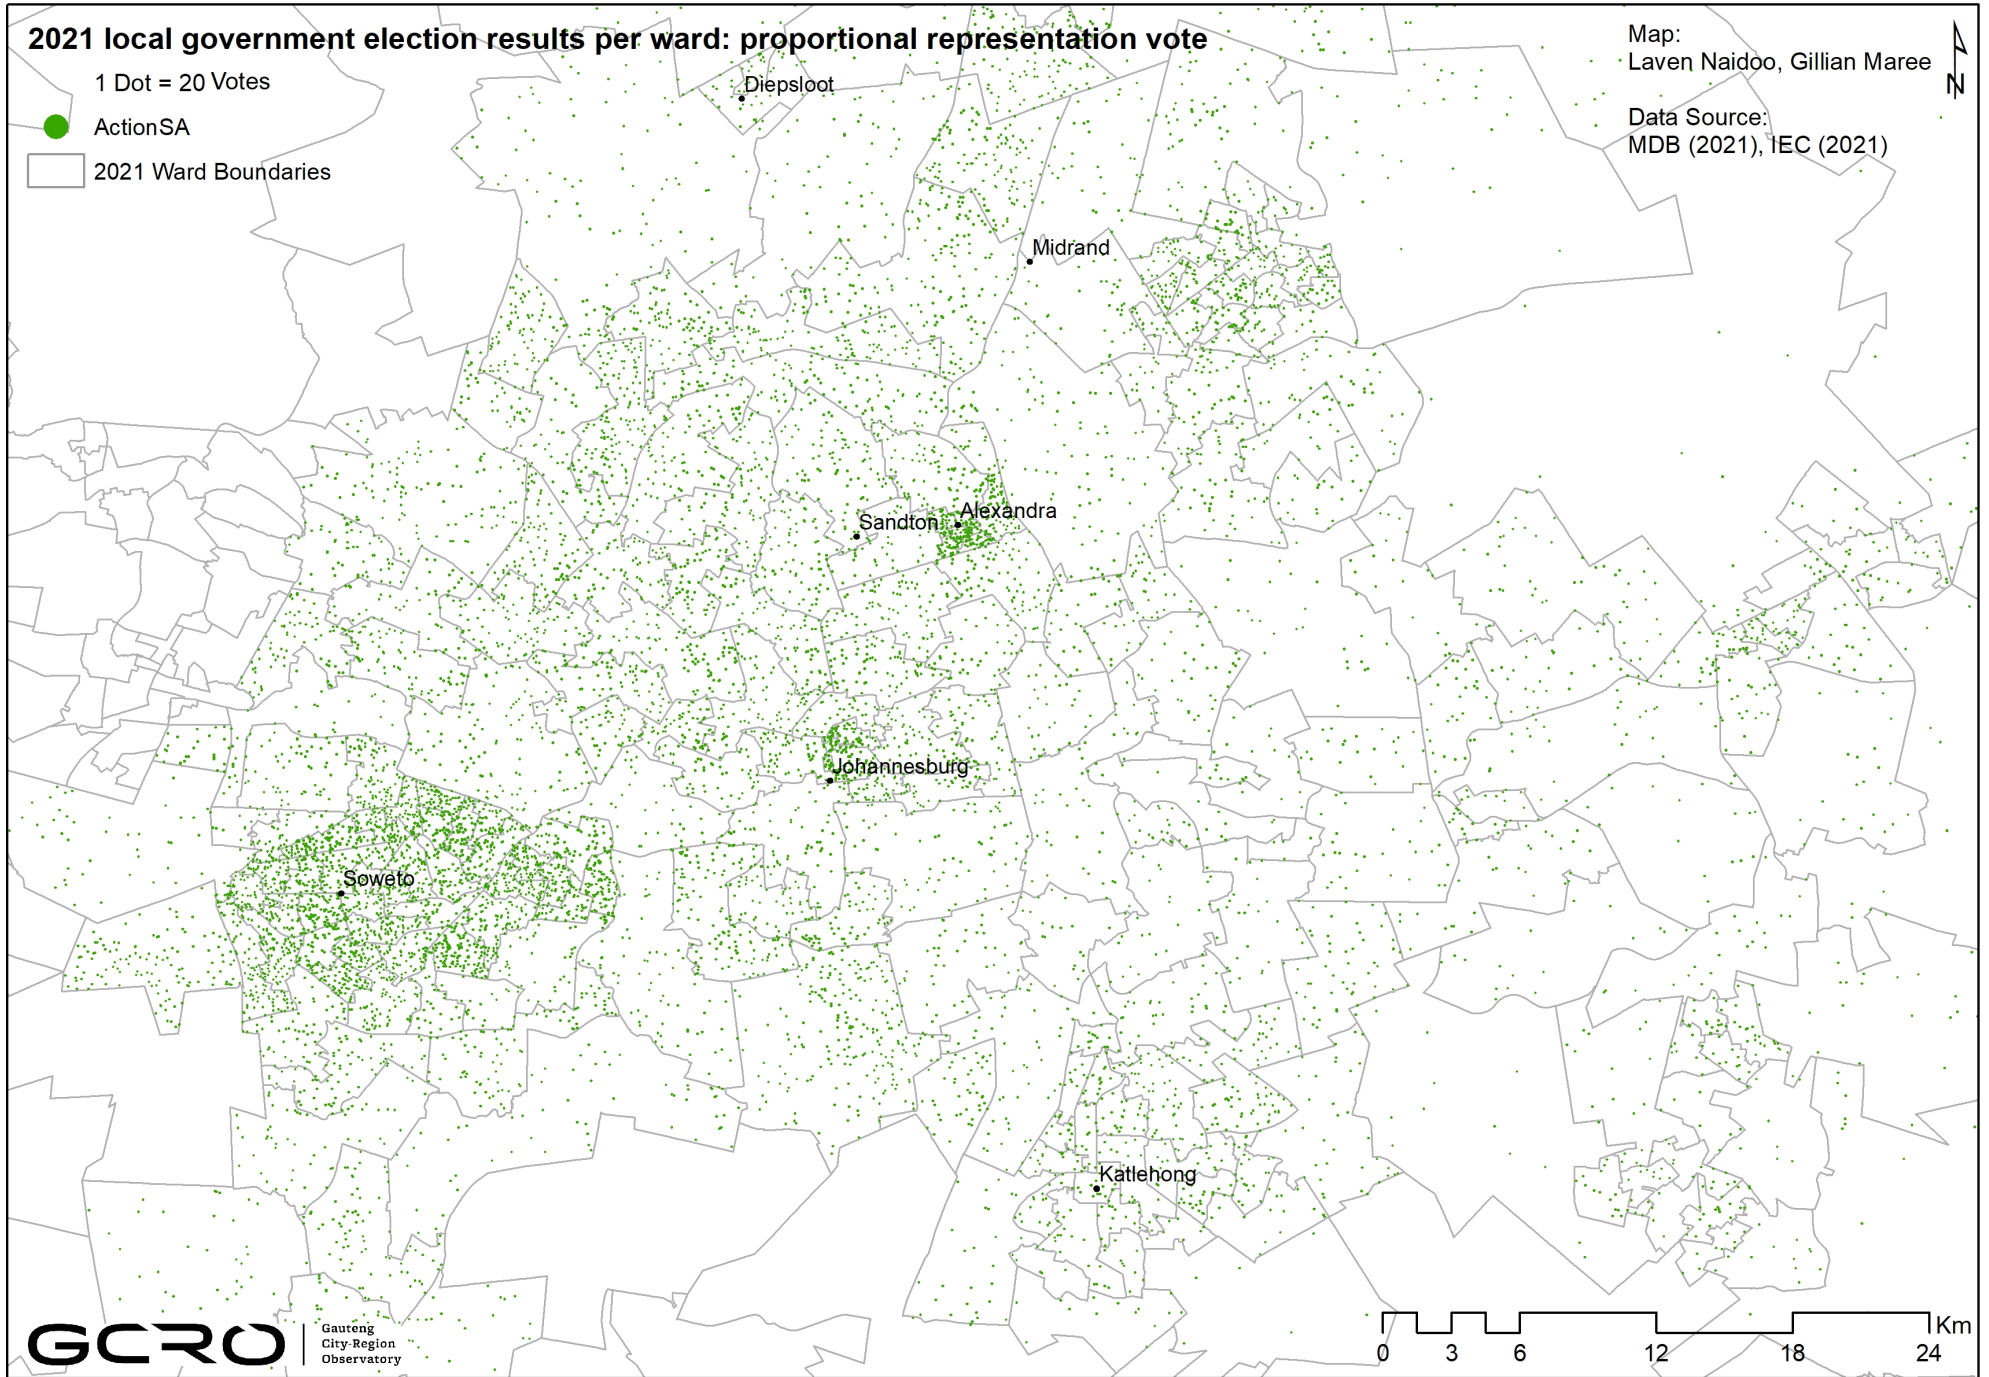

Map:
Laven Naidoo, Gillian Maree

Data Source:
MDB (2021), IEC (2021)

2016 local government election results per ward: proportional representation vote

1 Dot = 20 Votes

- Economic Freedom Fighters
- Democratic Alliance
- African National Congress
- 2016 Ward Boundaries

Map:
Láven Naidoo, Gillian Maree

Data Source:
MDB (2016), IEC (2016)

2021 local government election results per ward: proportional representation vote

Map:
Laven Naidoo, Gillian Maree

Data Source:
MDB (2021), IEC (2021)

- 1 Dot = 20 Votes
- ActionSA
- Economic Freedom Fighters
- Democratic Alliance
- African National Congress
- 2021 Ward Boundaries

2021 local government election results per ward: proportional representation vote

1 Dot = 20 Votes

ActionSA

2021 Ward Boundaries

Map:
Laven Naidoo, Gillian Maree

Data Source:
MDB (2021), IEC (2021)

GCRO

Gauteng
City Region
Observatory

0 3 6 12 18 24 Km