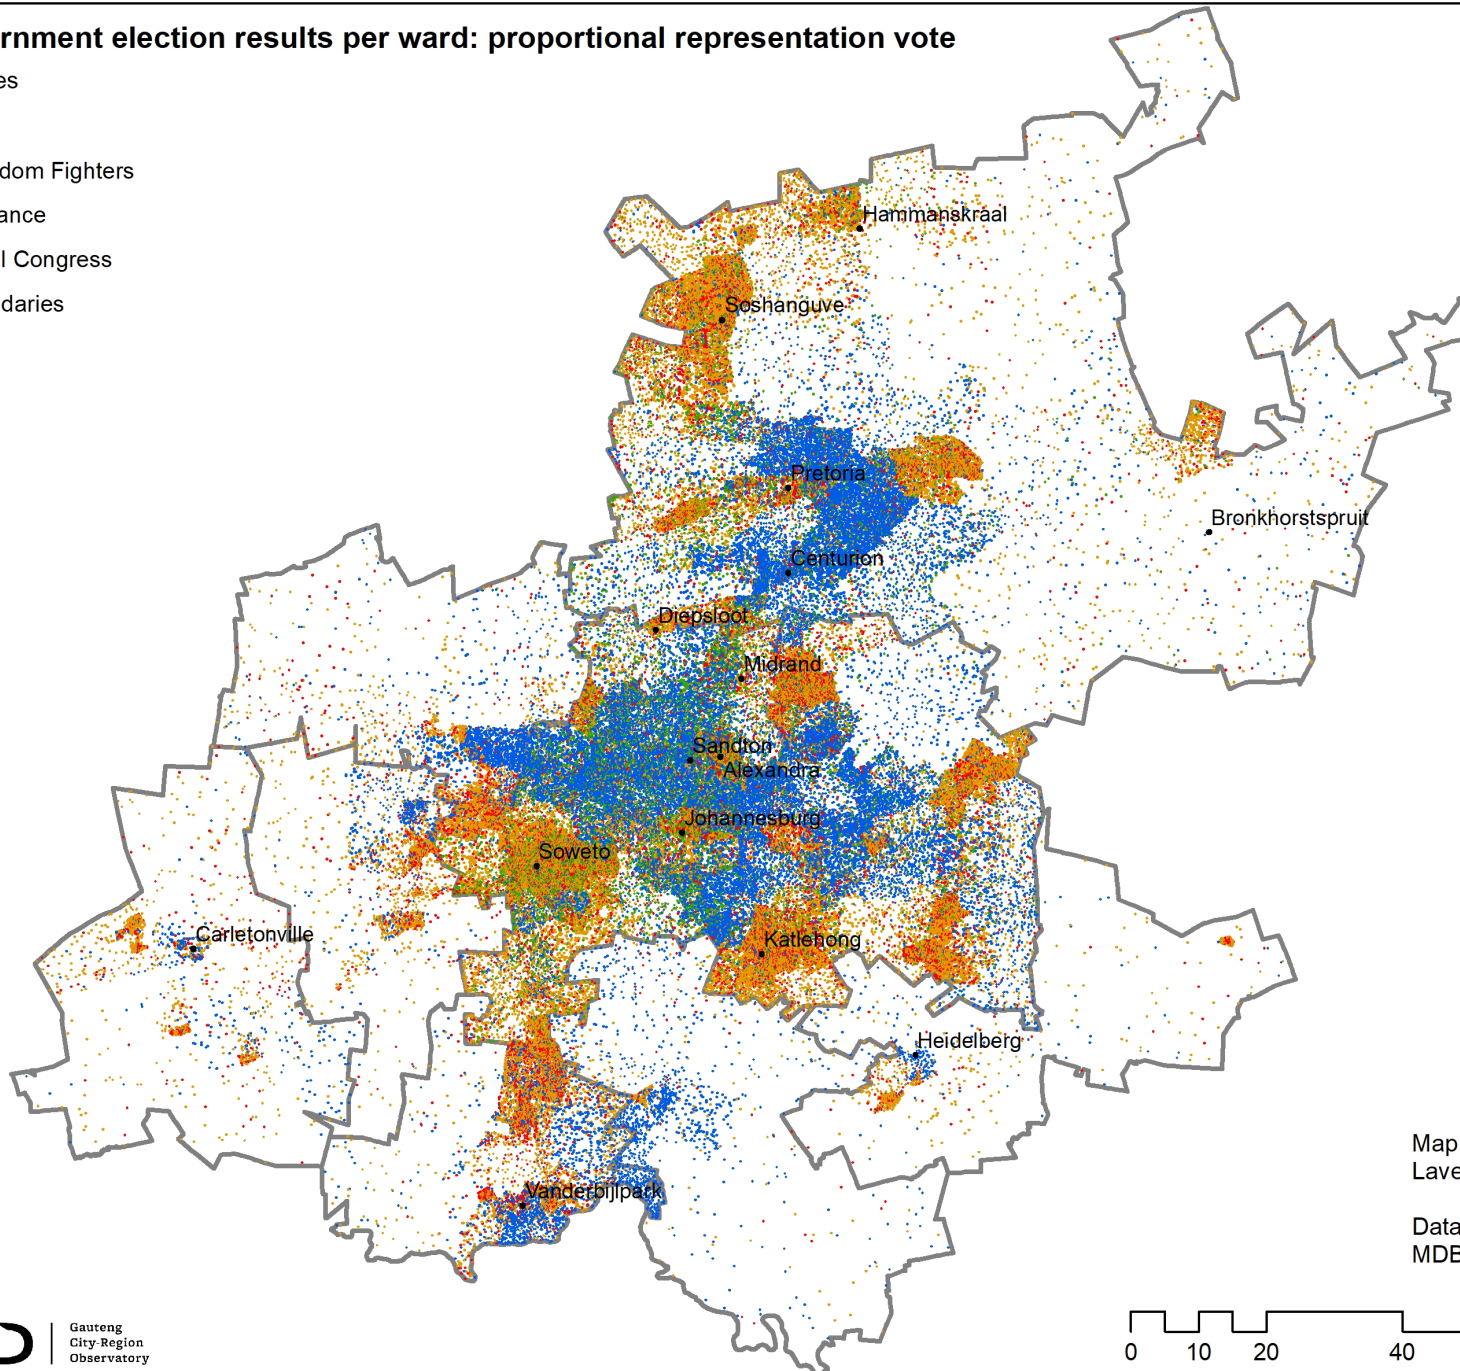

2016 local government election results per ward: proportional representation vote

12

1 Dot = 20 Votes

- Economic Freedom Fighters
- Democratic Alliance
- African National Congress
- Municipal Boundaries

Map:
Laven Naidoo, Gillian Maree

Data Source:
MDB (2016), IEC (2016)

2021 local government election results per ward: proportional representation vote

1 Dot = 20 Votes

- ActionSA
- Economic Freedom Fighters
- Democratic Alliance
- African National Congress
- Municipal Boundaries

Map:
Laven Naidoo, Gillian Maree

Data Source:
MDB (2021), IEC (2021)

2016 local government election results per ward: proportional representation vote

1 Dot = 20 Votes

- Economic Freedom Fighters
- Democratic Alliance
- African National Congress
- 2016 Ward Boundaries

- 1 Dot = 20 Votes
- ActionSA
- Economic Freedom Fighters
- Democratic Alliance
- African National Congress
- 2021 Ward Boundaries

2021 local government election results per ward: proportional representation vote