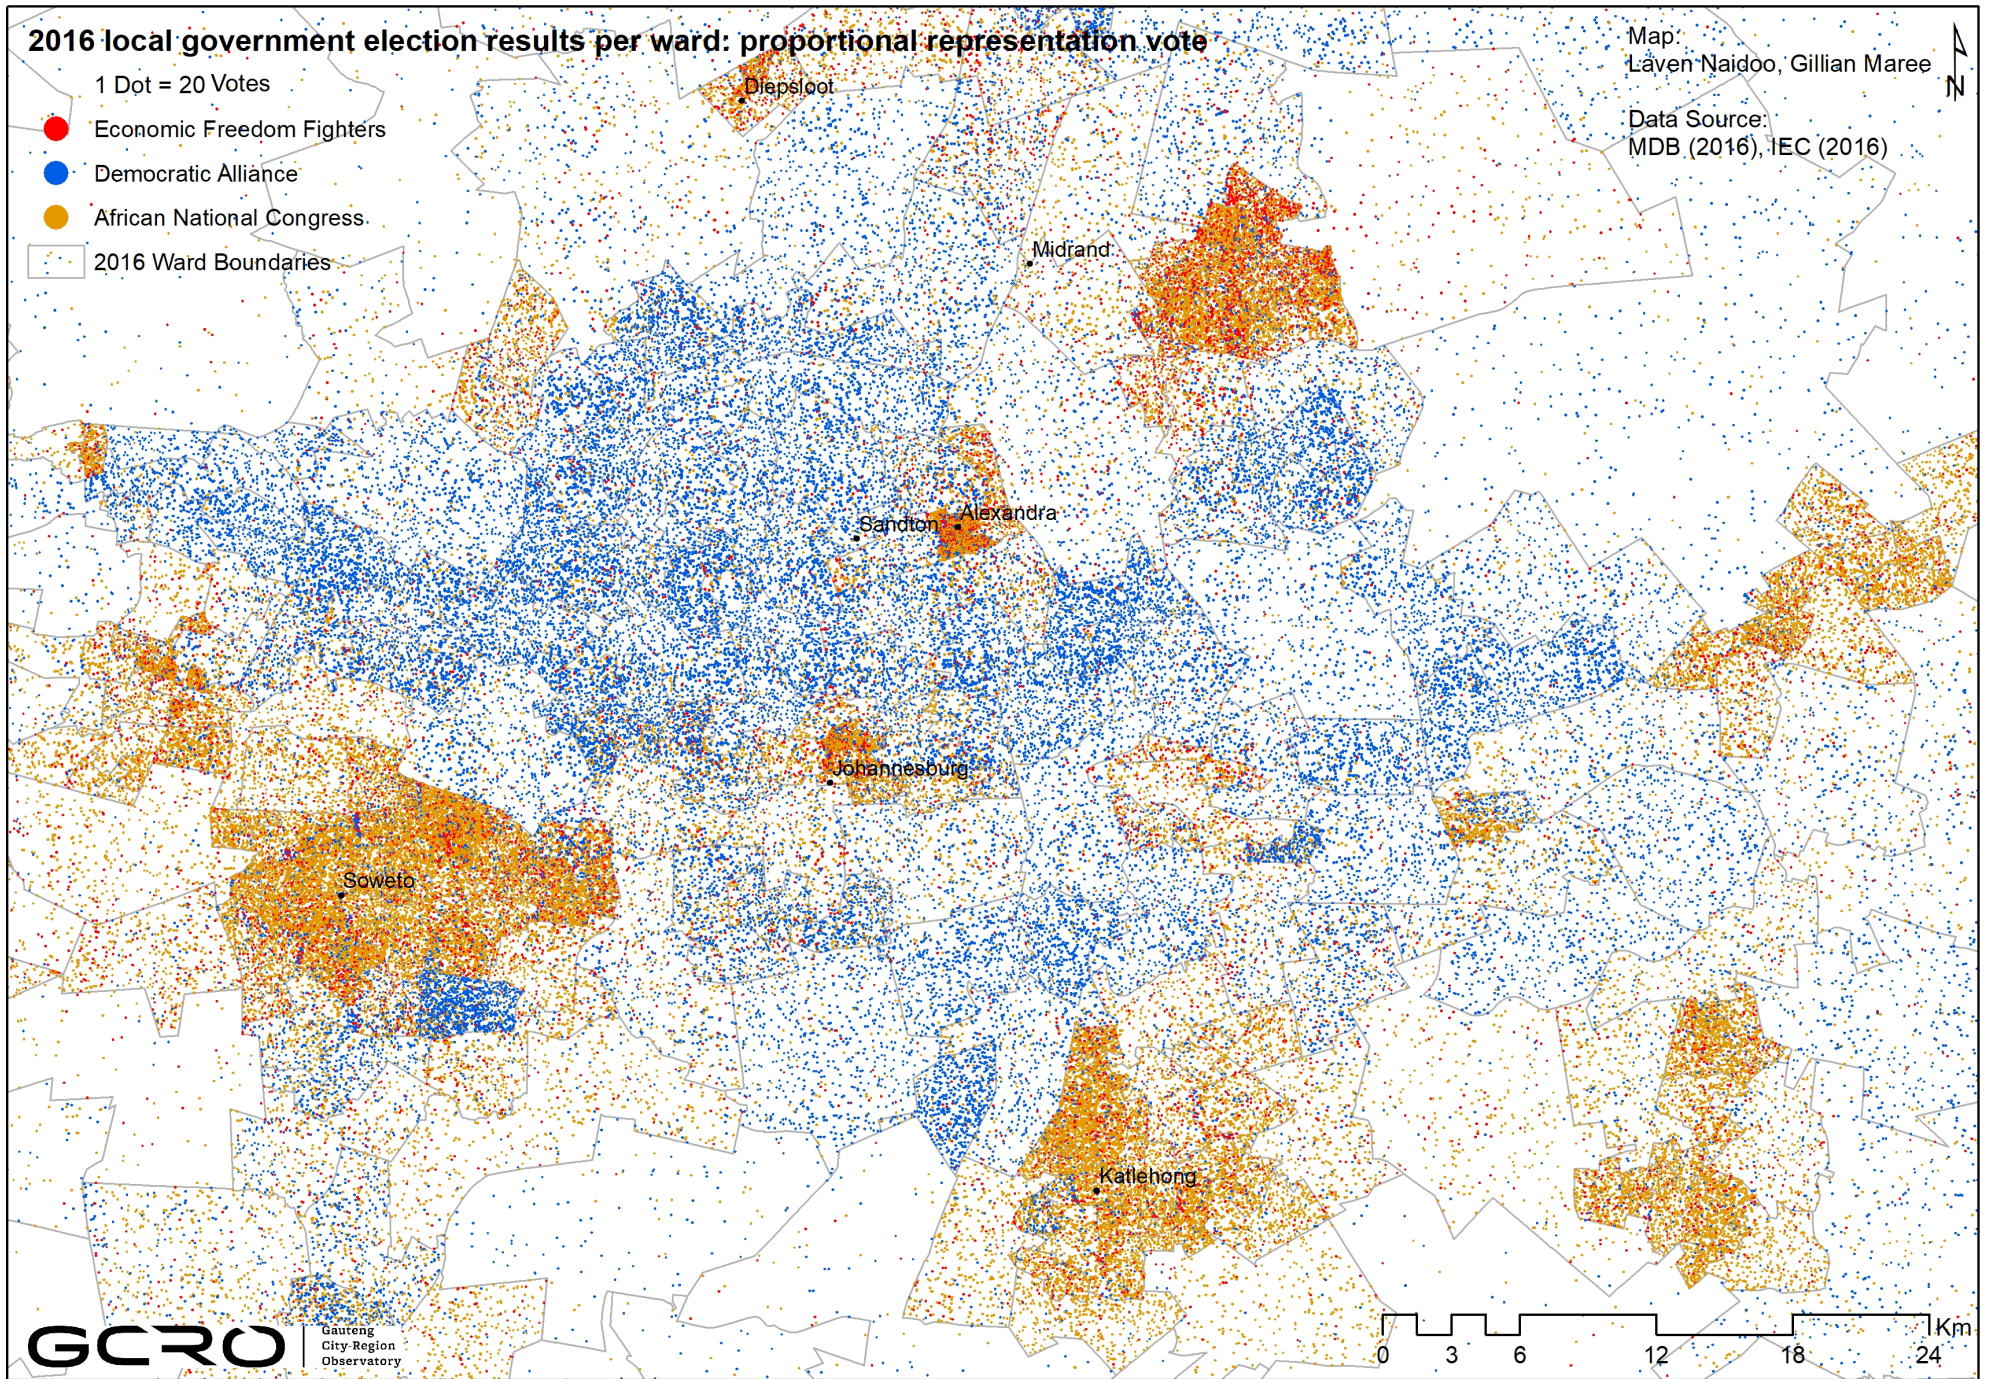

Data Source:
MDB (2016), IEC (2016)

2021 local government election results per ward: proportional representation vote

1 Dot = 20 Votes

- ActionSA
- Economic Freedom Fighters
- Democratic Alliance
- African National Congress
- Municipal Boundaries

Map:
Laven Naidoo, Gillian Maree

Data Source:
MDB (2021), IEC (2021)

2016 local government election results per ward: proportional representation vote

1 Dot = 20 Votes

- Economic Freedom Fighters
- Democratic Alliance
- African National Congress
- 2016 Ward Boundaries

Map:
Láven Naidoo, Gillian Maree

Data Source:
MDB (2016), IEC (2016)

2021 local government election results per ward: proportional representation vote

Map:
Laven Naidoo, Gillian Maree

Data Source:
MDB (2021), IEC (2021)

- 1 Dot = 20 Votes
- ActionSA
- Economic Freedom Fighters
- Democratic Alliance
- African National Congress
- 2021 Ward Boundaries

2021 local government election results per ward: proportional representation vote