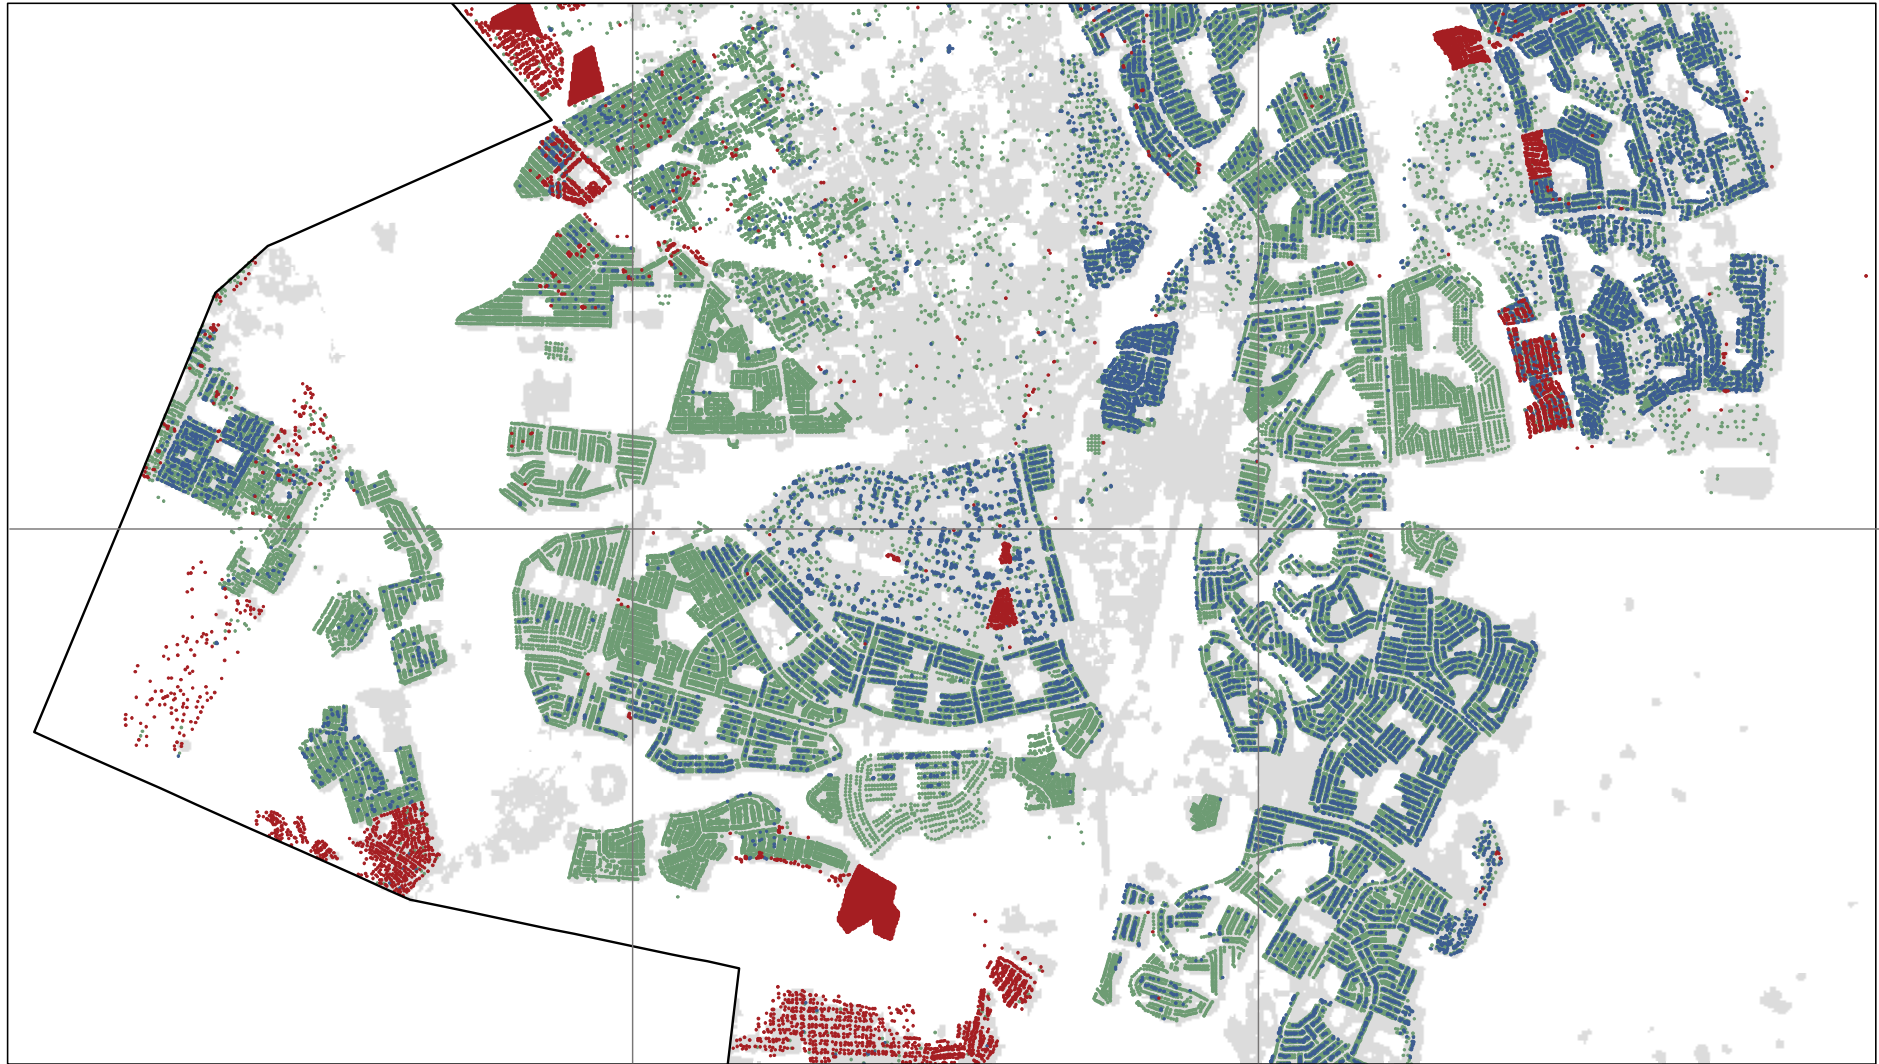

GeoTerraImage Building Based Land Use layer (2001 and 2016)

 Backyard dwellings

 Built-up areas (2016)

GCRO

Gauteng
City-Region
Observatory

KILOMETRES

Soshanguve 2016

[Click here to compare with 2001](#)

 Informal dwellings

 Formal dwellings

 Municipalities in Gauteng

Authors
Christian Hamann, Thembanani Mkhize, Graeme Götz

Data Source
GeoTerraImage Building Based Land Use layer (2001 and 2016)

 Backyard dwellings

 Built-up areas (2016)

GCR0 | Gauteng
City-Region
Observatory

KILOMETRES