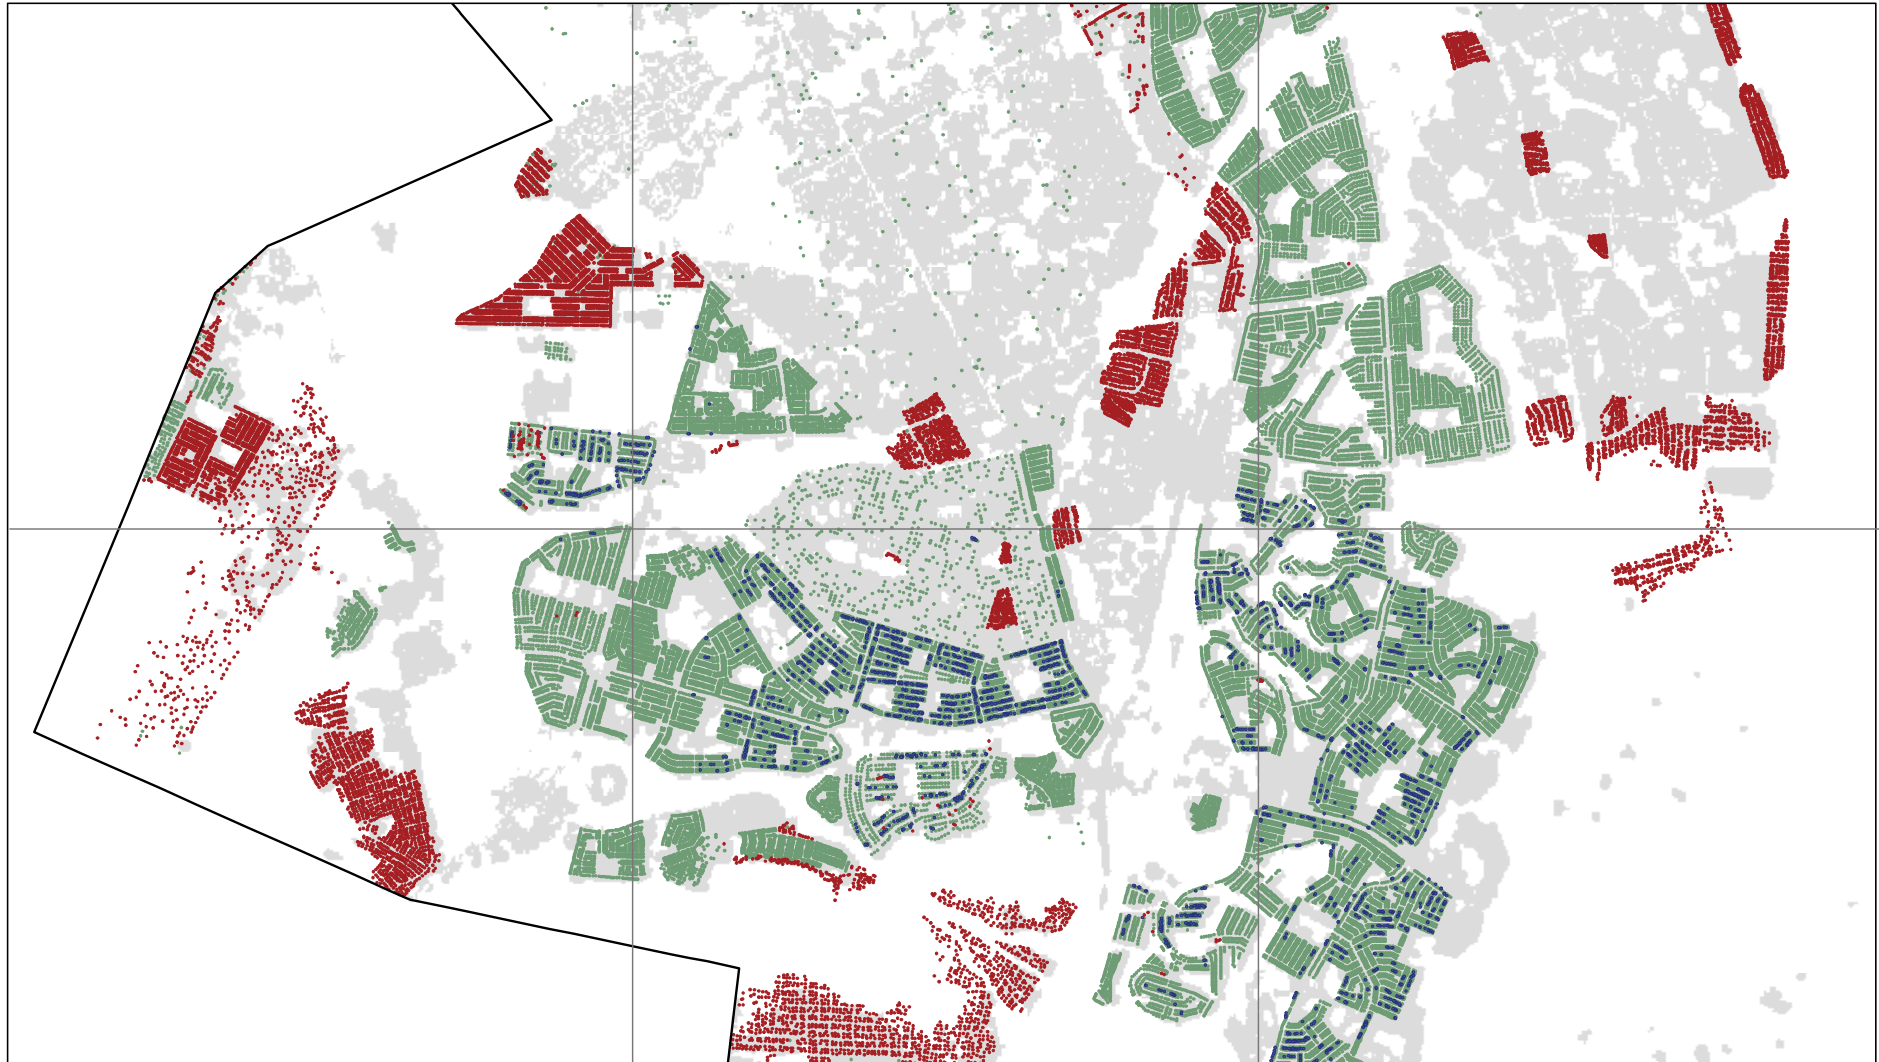

Soshanguve 2001

[Click here to compare with 2016](#)

 Informal dwellings

 Formal dwellings

 Municipalities in Gauteng

Authors

Christian Hamann, Thembanani Mkhize, Graeme Götz

Data Source

GeoTerraImage Building Based Land Use layer (2001 and 2016)

 Backyard dwellings

 Built-up areas (2016)

GCRO

Gauteng
City-Region
Observatory

KILOMETRES

Soshanguve 2016

[Click here to compare with 2001](#)

 Built-up areas (2016)

GCR0 | Gauteng
City-Region
Observatory

KILOMETRES