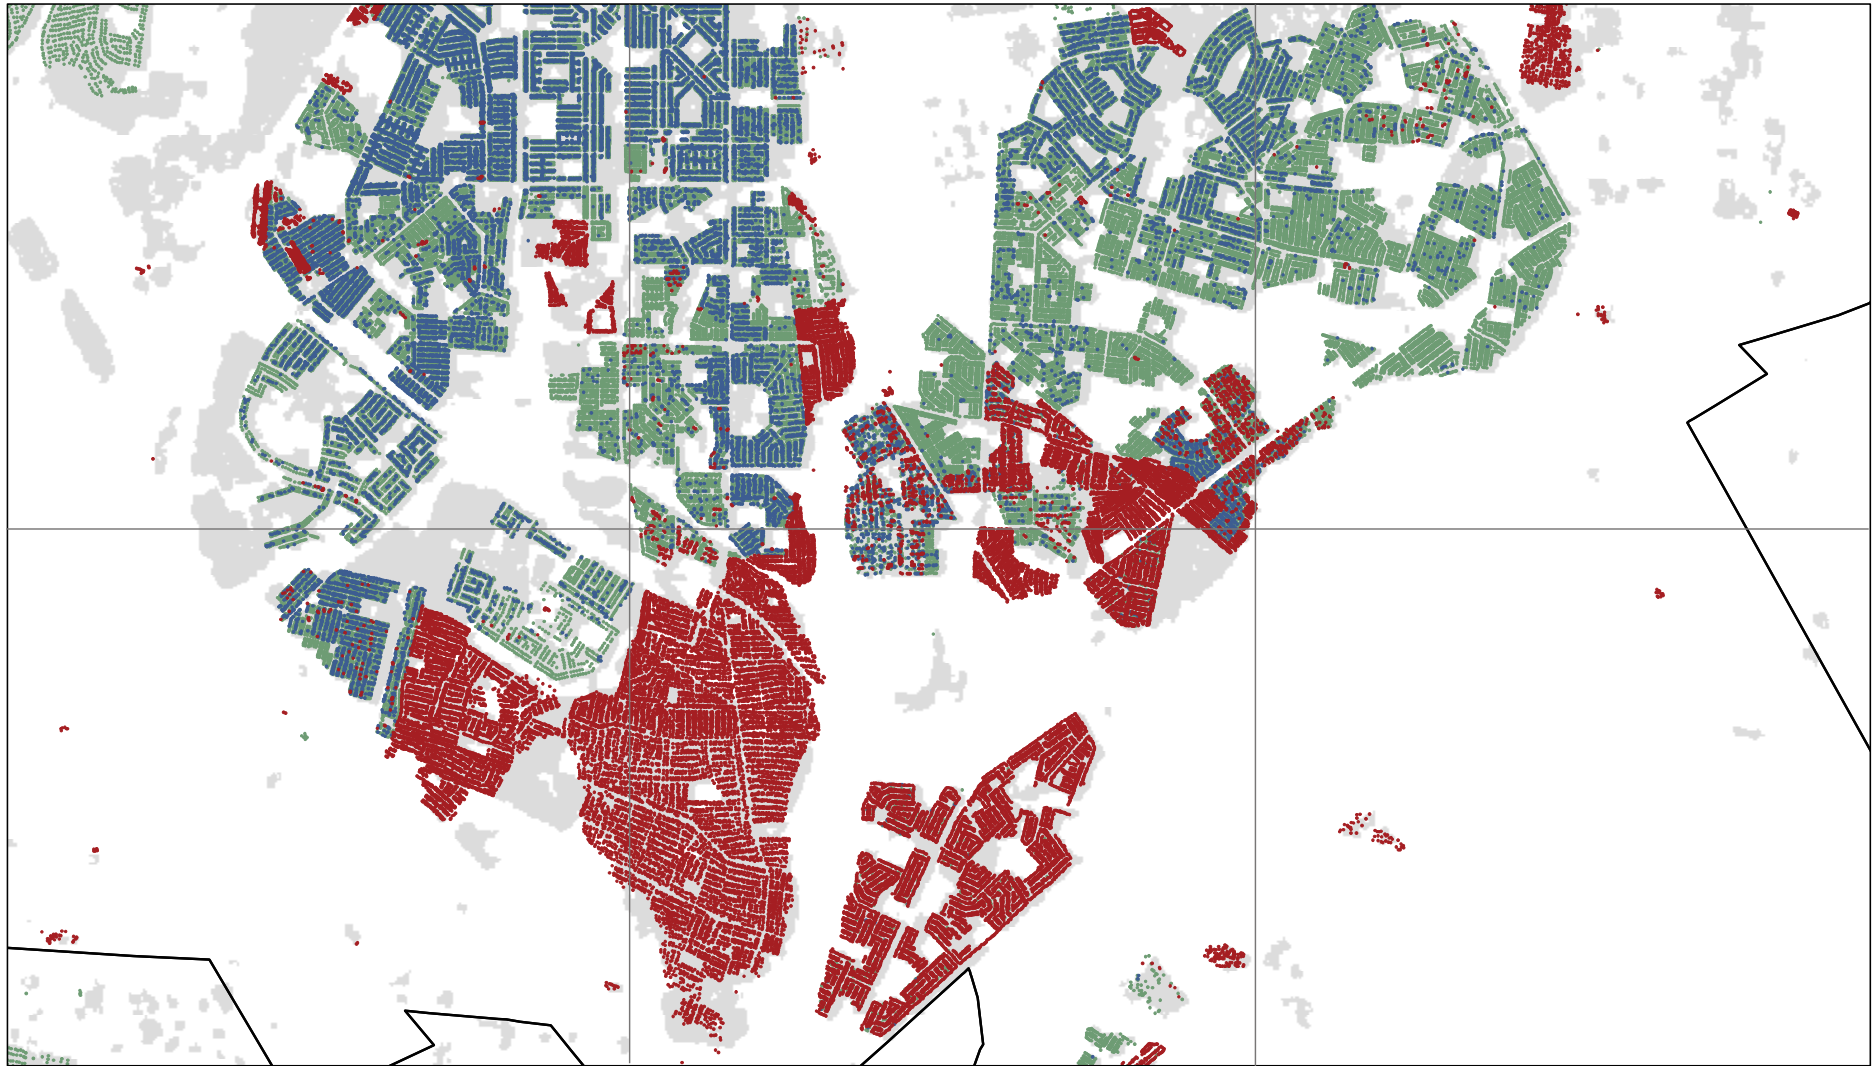

Katlehong 2001

[Click here to compare with 2016](#)

 Informal dwellings

 Formal dwellings

 Municipalities in Gauteng

Authors

Christian Hamann, Thembanani Mkhize, Graeme Götz

Data Source

GeoTerraImage Building Based Land Use layer (2001 and 2016)

 Backyard dwellings

 Built-up areas (2016)

GCRO | Gauteng
City-Region
Observatory

KILOMETRES

Katlehong 2016

[Click here to compare with 2001](#)

 Informal dwellings

GCRO | Gauteng
City-Region
Observatory

KILOMETRES