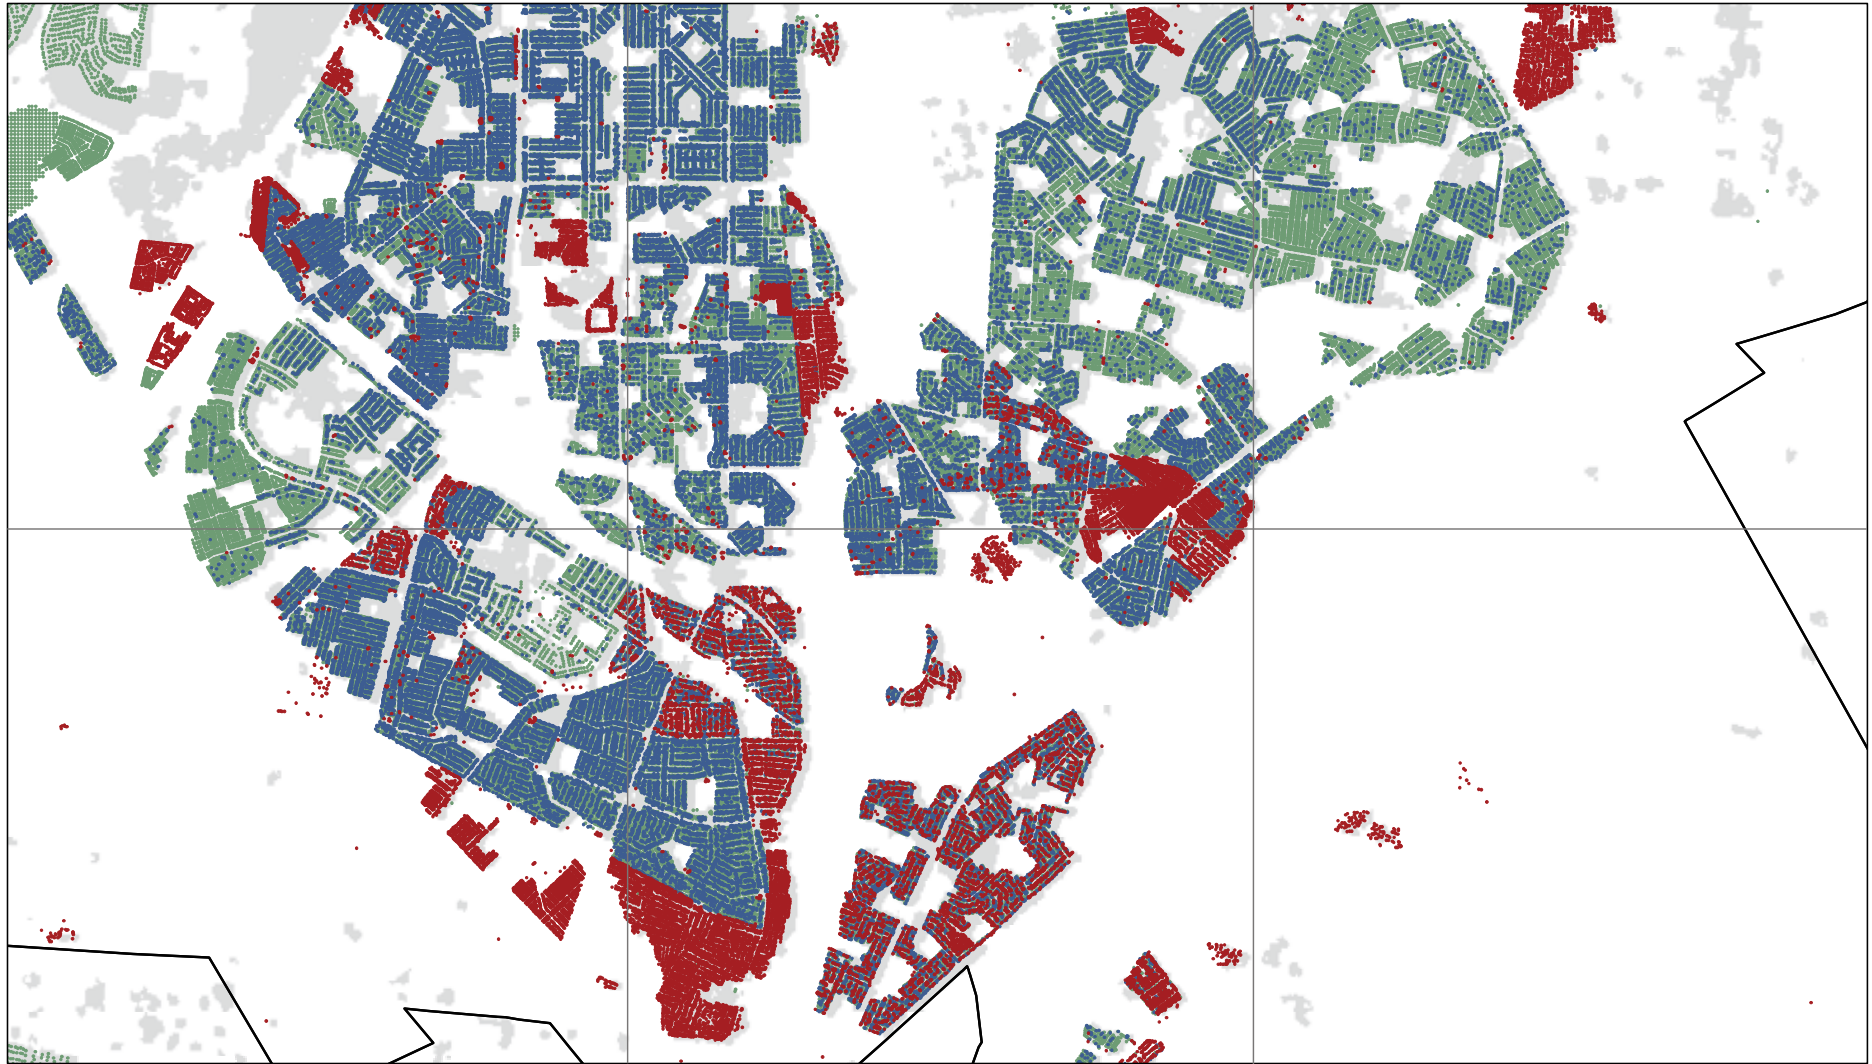

GeoTerraImage Building Based Land Use layer (2001 and 2016)

 Backyard dwellings

 Built-up areas (2016)

GCRO | Gauteng
City-Region
Observatory

KILOMETRES

Katlehong 2016

[Click here to compare with 2001](#)

 Informal dwellings

 Formal dwellings

 Municipalities in Gauteng

Authors

Christian Hamann, Thembanani Mkhize, Graeme Götz

Data Source

GeoTerraImage Building Based Land Use layer (2001 and 2016)

 Backyard dwellings

 Built-up areas (2016)

GCRO | Gauteng
City-Region
Observatory

KILOMETRES