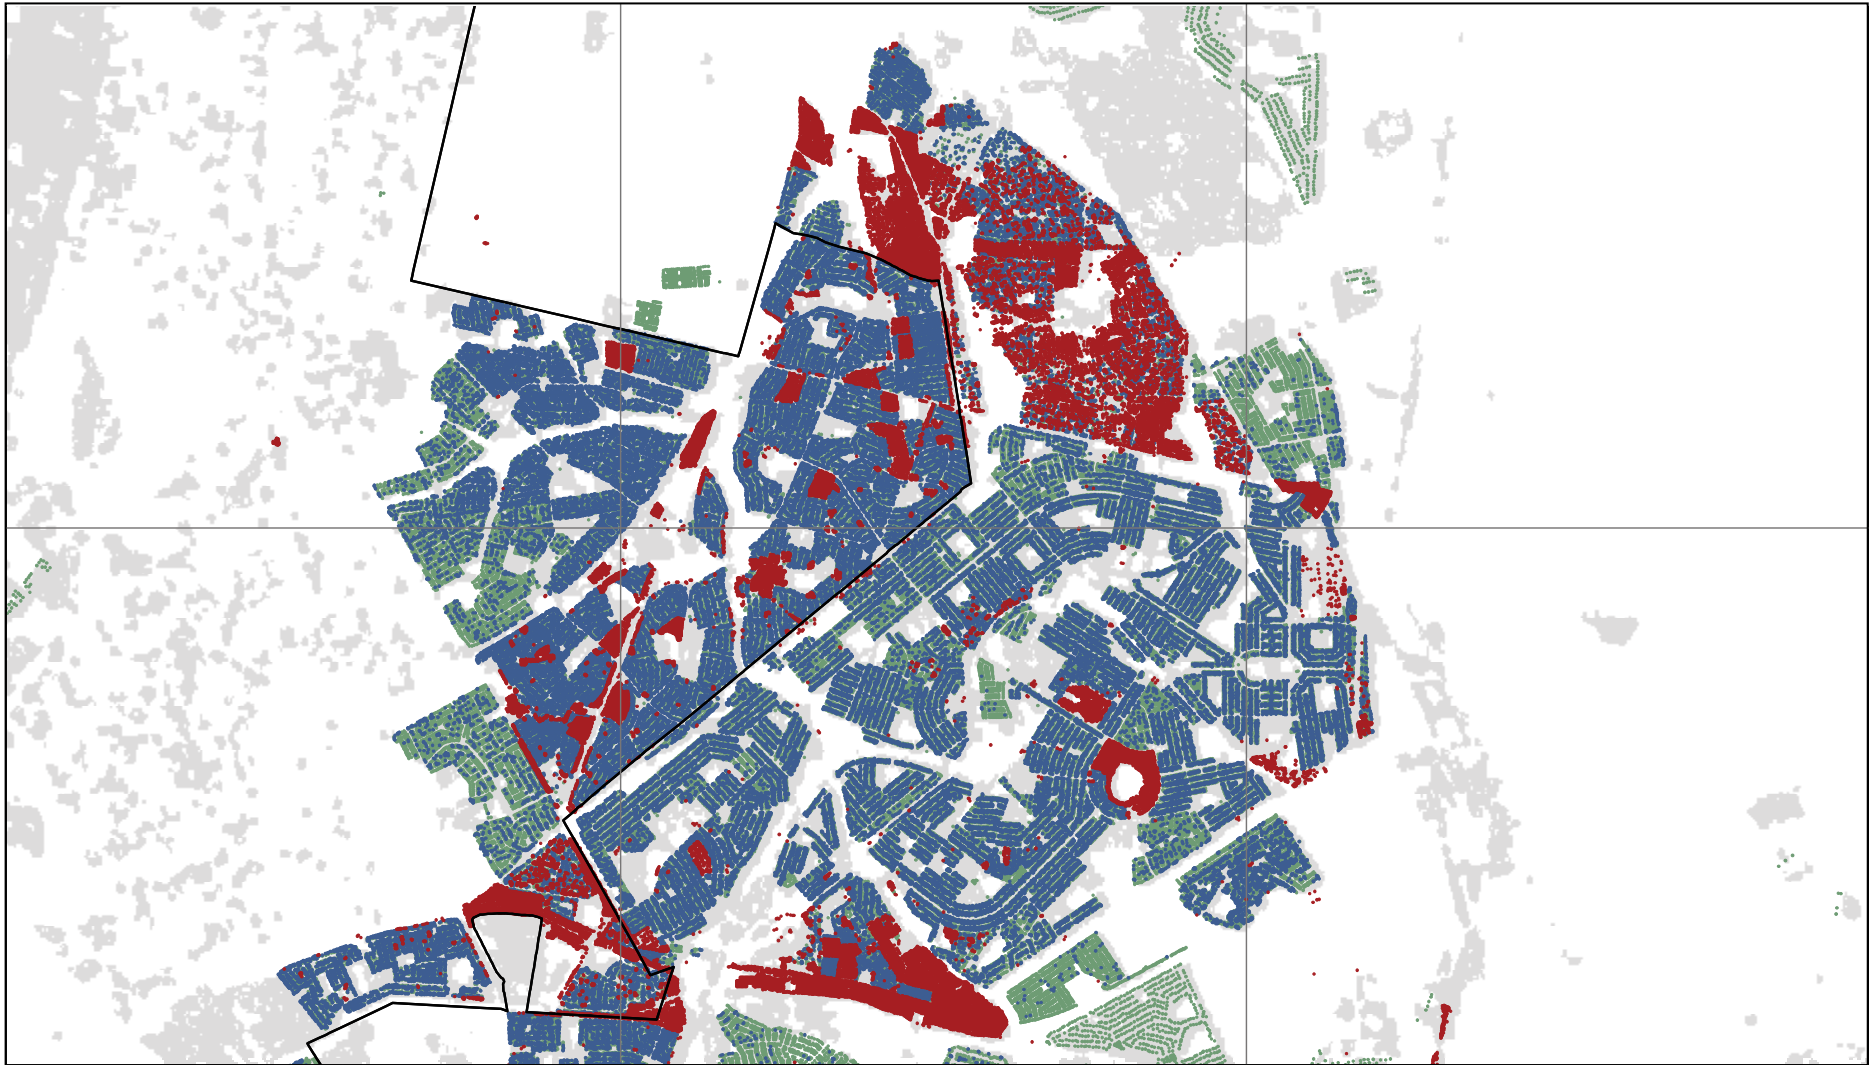

GeoTerraImage Building Based Land Use layer (2001 and 2016)

 Backyard dwellings

 Built-up areas (2016)

GCRO | Gauteng
City-Region
Observatory

KILOMETRES

Tembisa 2016

 Click here to compare with 2001

 Informal dwellings

 Formal dwellings

 Municipalities in Gauteng

 Backyard dwellings

 Built-up areas (2016)

Authors

Christian Hamann, Thembanani Mkhize, Graeme Götz

Data Source

GeoTerraImage Building Based Land Use layer (2001 and 2016)

GCRO | Gauteng
City-Region
Observatory