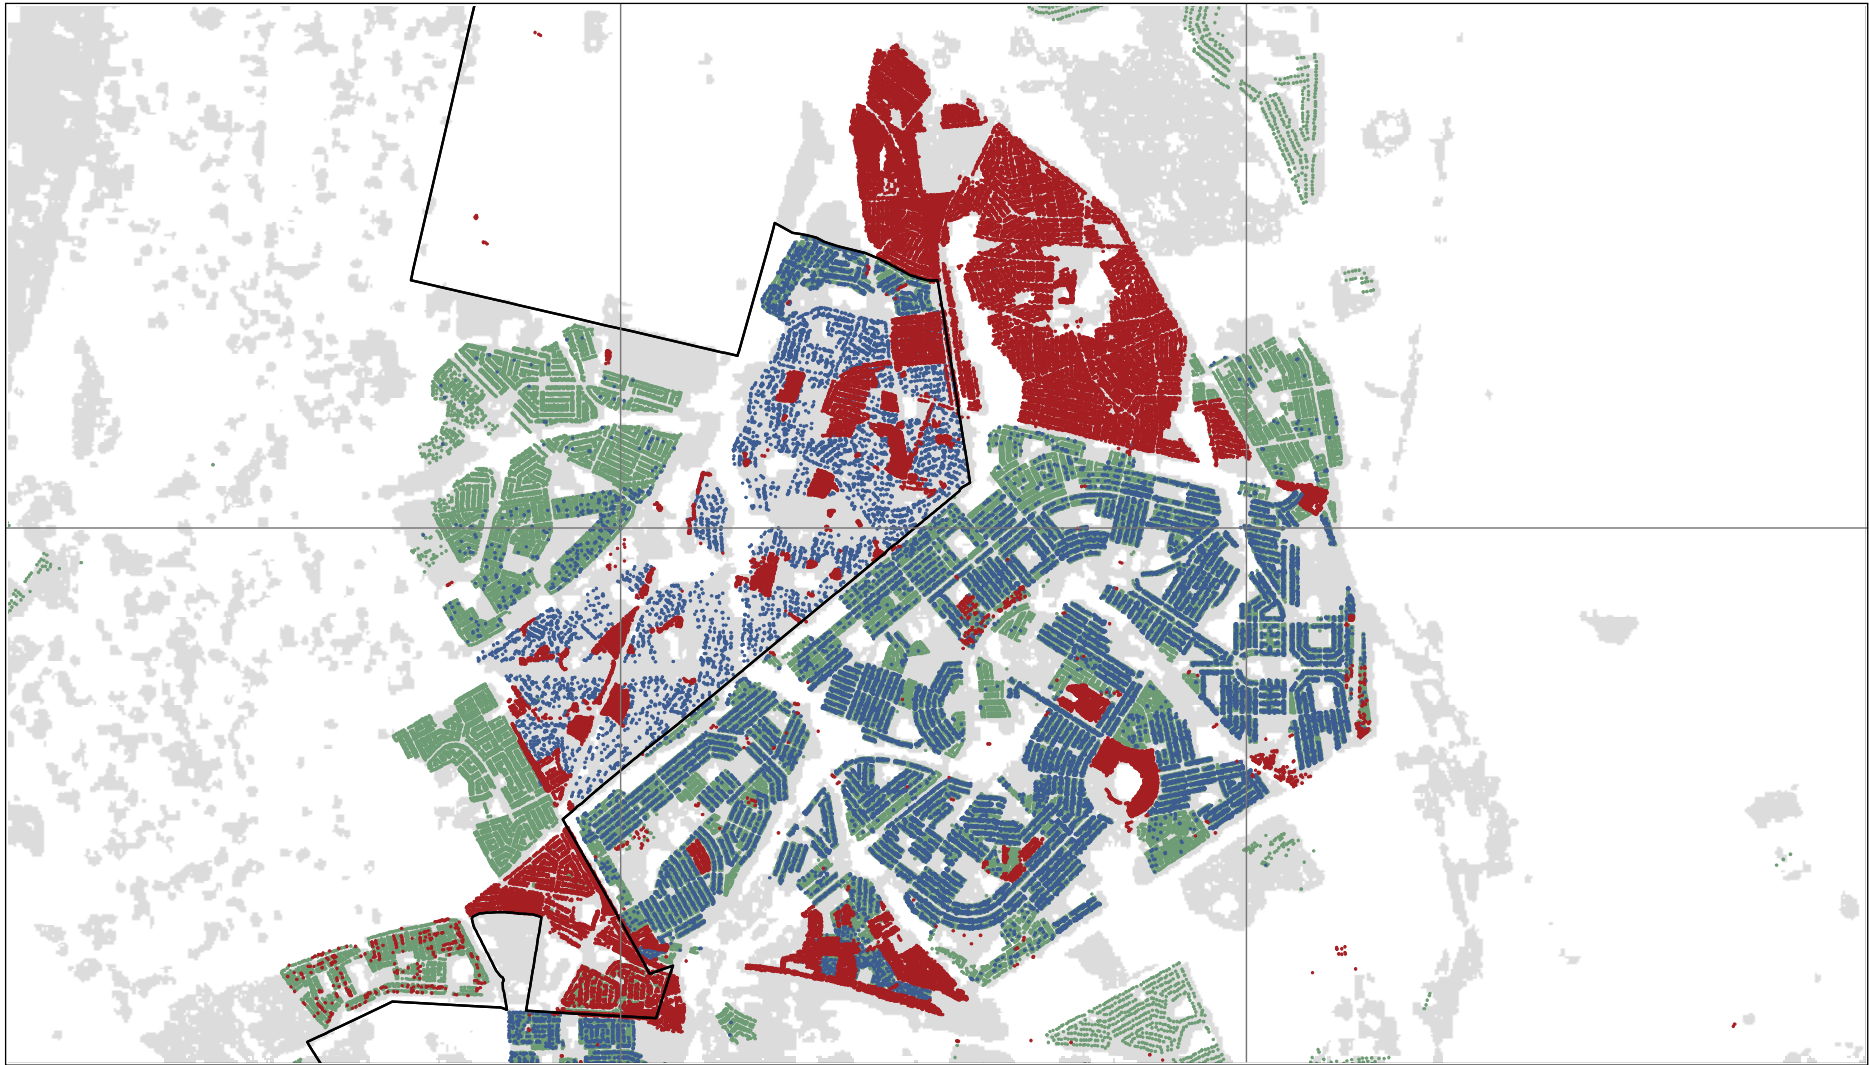

Tembisa 2001

Click here to compare with 2016

 Informal dwellings

 Formal dwellings

 Municipalities in Gauteng

Authors

Christian Hamann, Thembanani Mkhize, Graeme Götz

Data Source

GeoTerraImage Building Based Land Use layer (2001 and 2016)

 Backyard dwellings

 Built-up areas (2016)

GCRO | Gauteng
City-Region
Observatory

KILOMETRES

Tembisa 2016

 Click here to compare with 2001

 Informal dwellings

 Formal dwellings

 Municipalities in Gauteng

 Backyard dwellings

 Built-up areas (2016)

Authors

Christian Hamann, Thembanani Mkhize, Graeme Götz

Data Source

GeoTerraImage Building Based Land Use layer (2001 and 2016)

GCRO | Gauteng
City-Region
Observatory